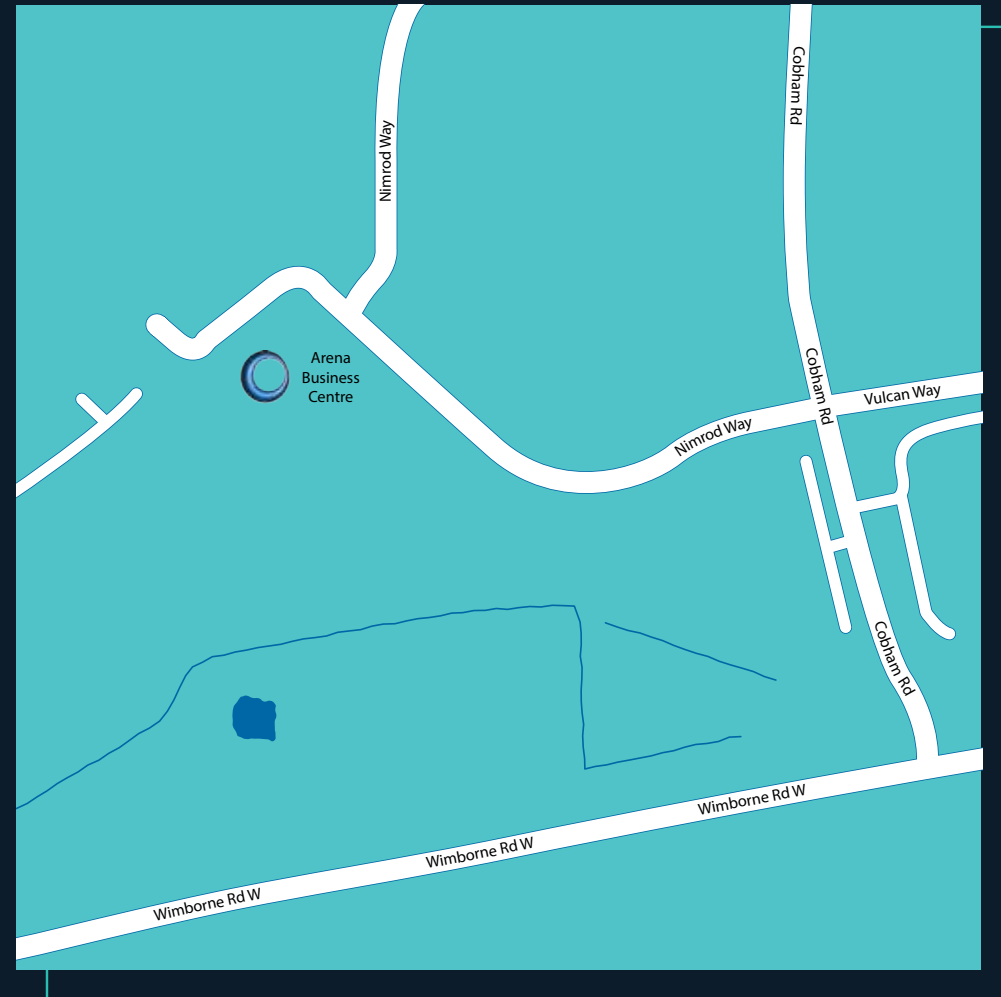

Ferndown

Located just off the A31, Arena Ferndown is in easy reach of M27. The surrounding areas of Bournemouth, Ringwood, Christchurch, Wimborne and the New Forest are all easily accessible from the centre.

Regular buses serve the industrial park and there are bus stops situated close to the centre.

Bournemouth International Airport is within a 15 minute drive of Arena Ferndown.